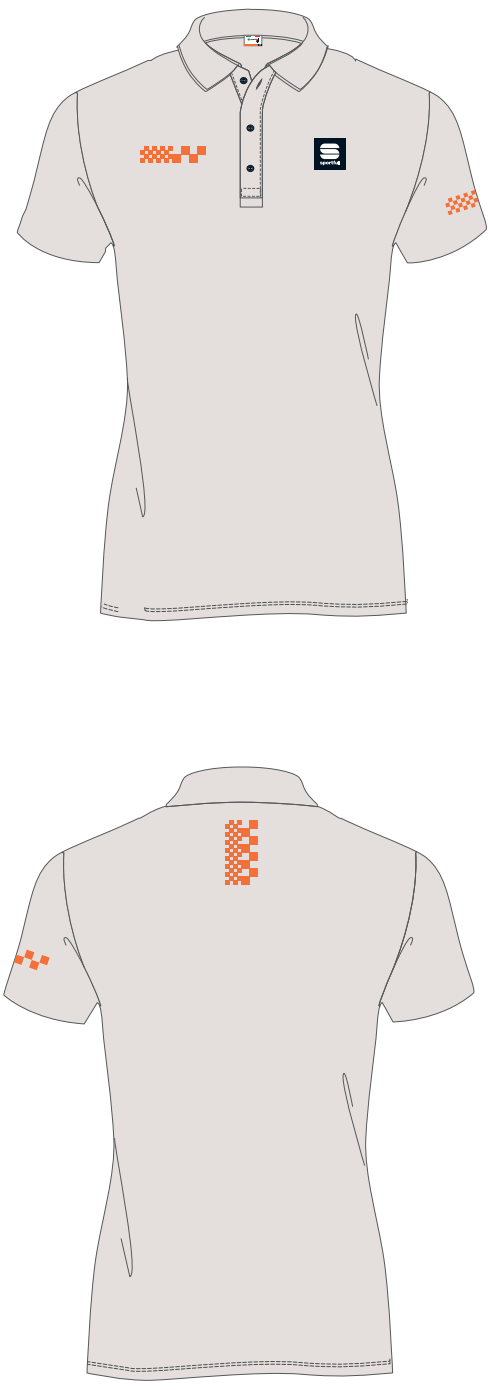

HOW TO USE OUR TEMPLATE.

- The template is created to allow you to design and develop graphics on each model in our collection.
- Custom casual collection can be customized with heat transfers or embroidery.
- Selected colours are available for graphic elements
- That's our Custom Checkmate graphic, show us your!

NEW

0702037 | TIME TEE

BASE COLORS

001	120	003	850
BLACK	GREY	NAVY BLUE	ORANGE

NEW

0702039 | TIME POLO

NEW

0702040 | TIME W POLO

NEW

0702035 | TIME HOODIE

BASE COLORS

001	003
BLACK	NAVY BLUE

NEW

0702038 | TIME SHORT

NEW

0702036 | TIME PANT