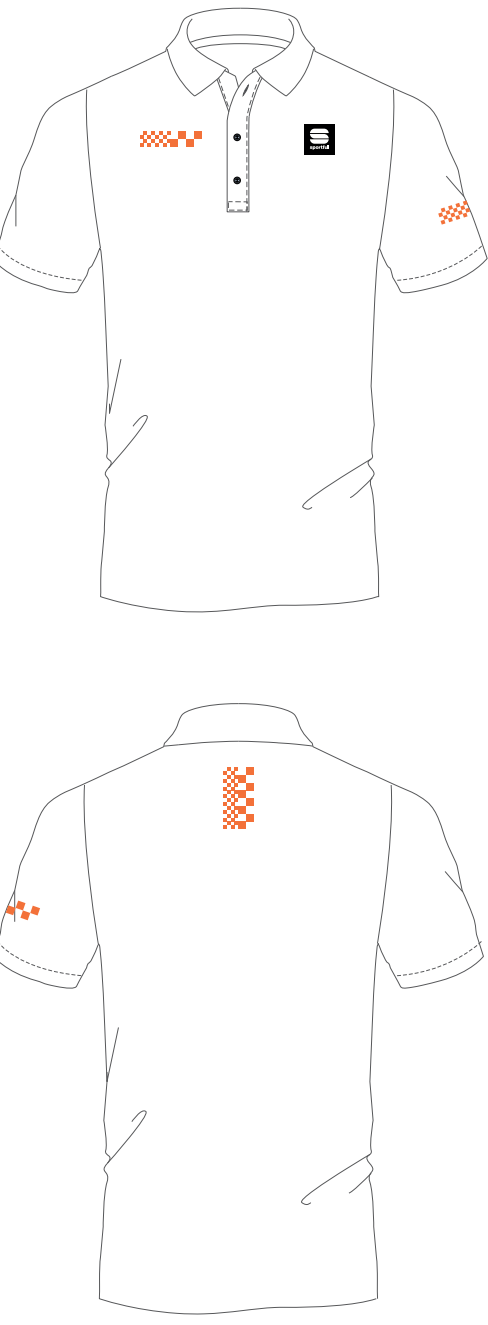

HOW TO USE OUR TEMPLATE.

- The template is created to allow you to design and develop graphics on each model in our collection.
- Custom casual collection can be customized with heat transfers or embroidery.
- Selected colours are available for graphic elements
- That's our Custom Checkmate graphic, show us your!

NEW

0702037 | TIME TEE

BASE COLORS

001	120	003	850
BLACK	GREY	NAVY BLUE	ORANGE

NEW

0702039 | TIME POLO

NEW

0702040 | TIME W POLO

NEW

0702035 | TIME HOODIE

BASE COLORS

001	003
BLACK	NAVY BLUE

NEW

0702038 | TIME SHORT

NEW

0702036 | TIME PANT